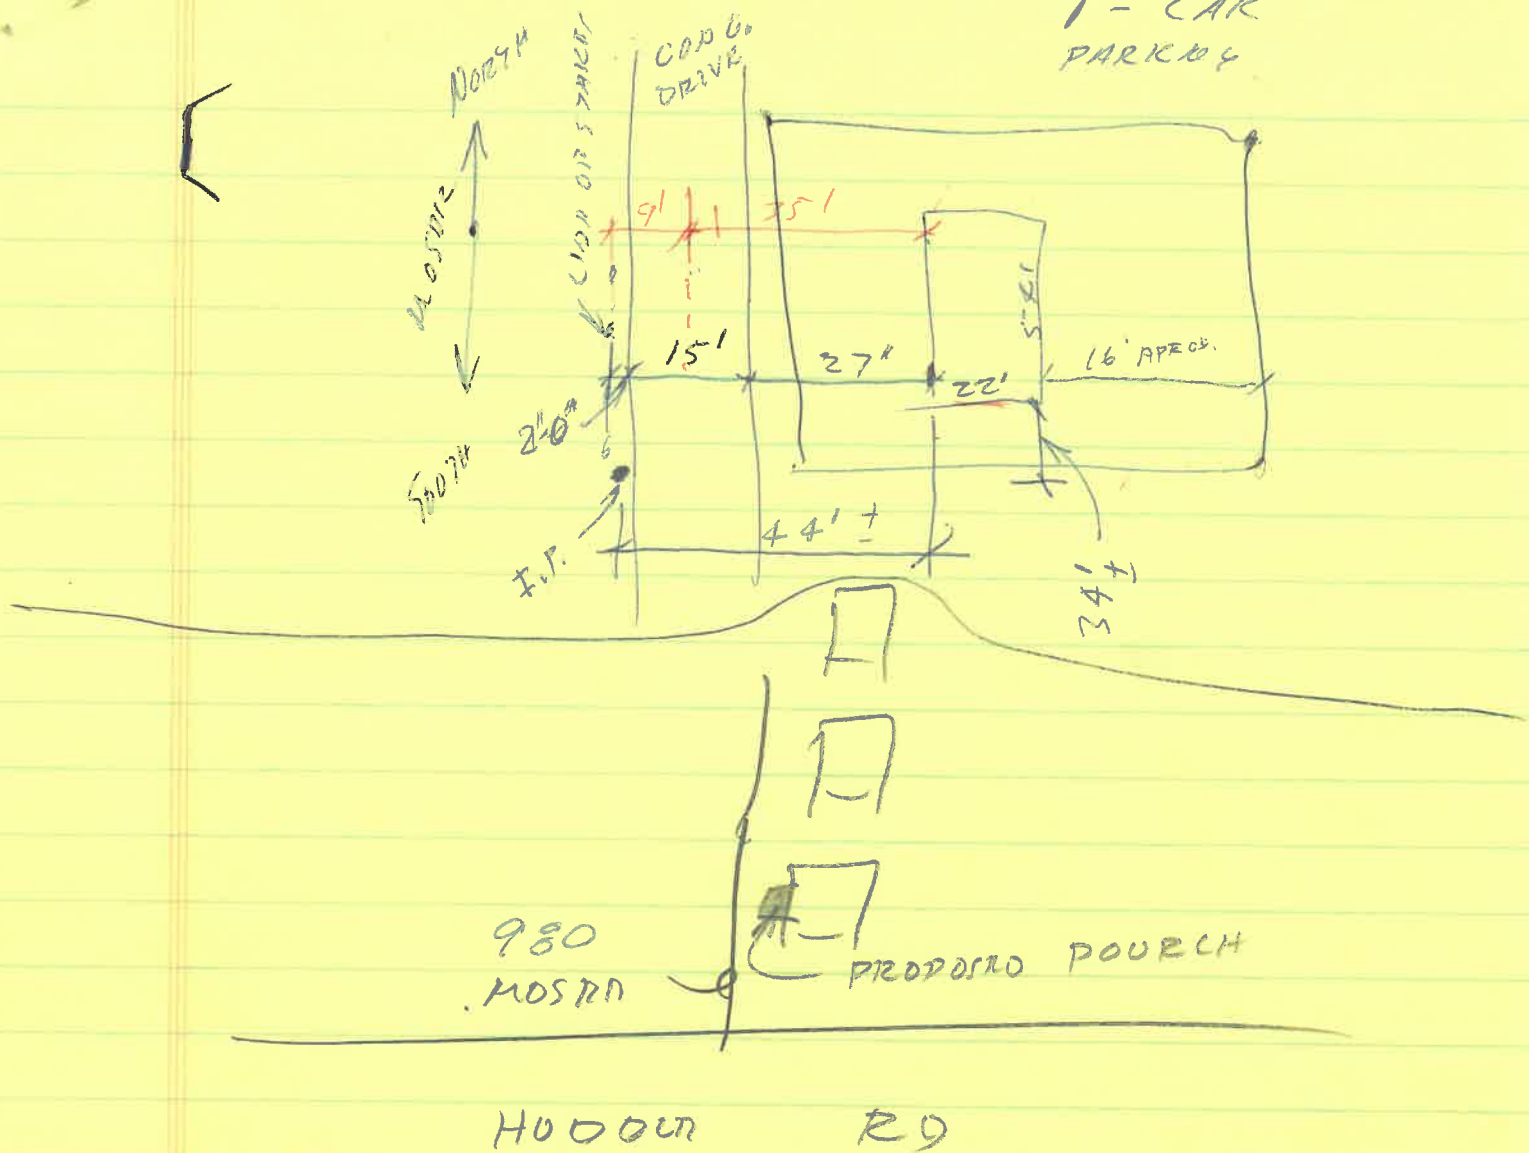

30' FRONT

15' REAR

7' SIDE

SECTION

PLOT PLAN

BEAIS

(NOTE)
1-CAR
PARKING

HOOVER RD

5' PORCH
ACCORDED

A-DISTRICT

~~(CALL DRAWING)~~

~~(SYMBOLS)~~